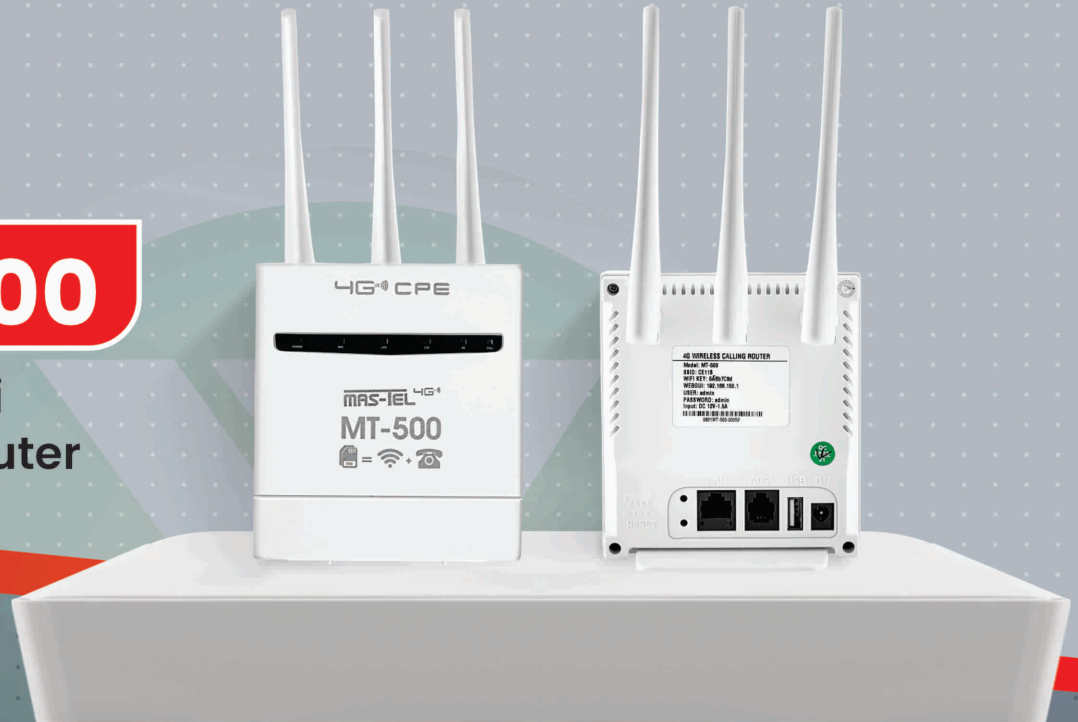

4G ULTRA SPEED

INTERNAL TRIPLE ANTENNA

ETHERNET PORT

MT-300

AF790

**External Dual Antenna
 4G WiFi Router**

Specifications

FREQUENCY	GSM/GPRS/EDGE : 900/1800MHZ
SPEED	300 MBPS
OPERATING SYSTEM	WINDOWS XP, WINDOWS VISTA, WINDOWS 7, WINDOWS 8/8.1 MAC OS X 10.7+
ETHERNET	1PC RJ45PORT, 10/100M AUTOMATIC, SUPPORT WIFI USIM/SIM: MICRO SIM CARD
LED	2G/3G/4G INDICATOR LIGHT
Power	DC12V/1A <2.5W
WiFi Frequency	2412MHZ-2472MHZ
WiFi Safety	OPEN, WPA-PSK, WPA2-PSK
Working Temperature	0°C TO 70°C
Users	Connects upto 16 users
IMEI Registered with the Department of Telecommunications	

SMART INTERNET SOLUTION
FOR SMART HOMES

MT-303

AF790

External Triple Antenna 4G WiFi Router

Specifications

FREQUENCY	GSM/GPRS/EDGE : 900/1800MHZ
SPEED	300 MBPS
OPERATING SYSTEM	WINDOWS XP, WINDOWS VISTA, WINDOWS 7, WINDOWS 8/8.1 MAC OS X 10.7+
ETHERNET	1PC RJ45PORT, 10/100M AUTOMATIC, SUPPORT WIFI USIM/SIM: MICRO SIM CARD
LED	2G/3G/4G INDICATOR LIGHT
Power	DC12V/1A <2.5W
WiFi Frequency	2412MHZ-2472MHZ
WiFi Safety	OPEN, WPA-PSK, WPA2-PSK
Working Temperature	0°C TO 70°C
Users	Connects upto 16 users

IMEI Registered with the Department of Telecommunications

XYZ
DIGITAL PRIVATE LIMITED

SECURE NETWORK

INSERT SIM & PLAY

4G ULTRA SPEED

EXTERNAL TRIPLE
ANTENNA

ETHERNET
PORT

MT-500

4G WiFi Calling Router

Specifications

2 in 1 Router cum Landline

80-100 Mtr. Range

Upto 16 Users

Ram: 512 Mb

Speed: 300 Mbps

IC Based (ZTE)